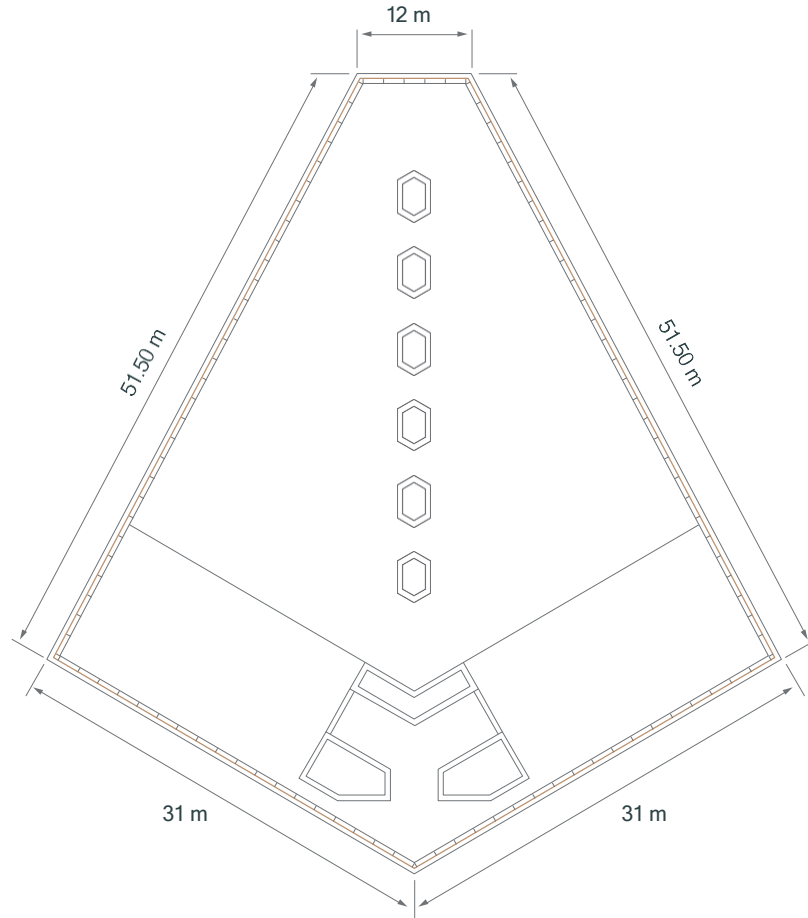

The Cube

Aimed at a discerning audience of 50 people, The Cube offers a sophisticated ambience that never fails to impress.

The Plaza

Panoramic views of the Dubai skyline, DIFC and Downtown Dubai form an integral part of The Plaza - a contemporary urban outdoor space for a capacity of 1000 people.

Event space

THE PLAZA

Exterior concourse space between Office and Residential Towers

The Plaza

The Plaza

The Plaza

The Plaza

Total Area: (approx.)
2,000 sq/m
21,500 sq/ft