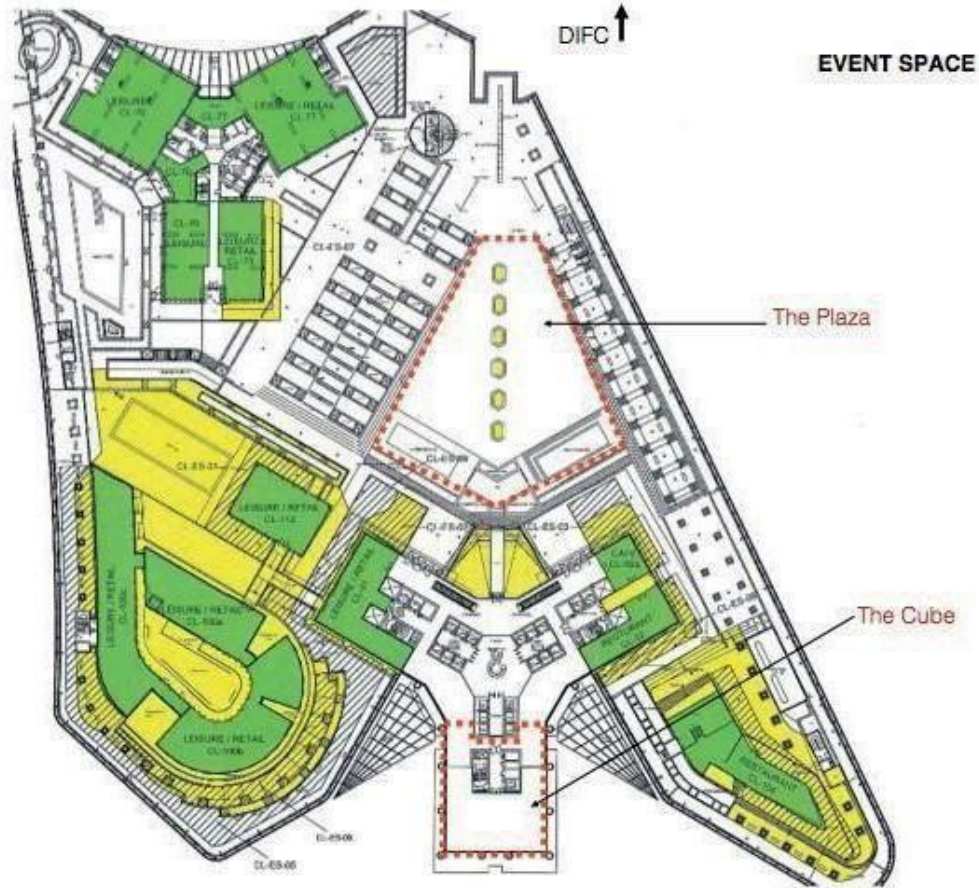

The Cube

Aimed at a discerning audience of 50 people, The Cube offers a sophisticated ambience that never fails to impress.

The Plaza

Panoramic views of the Dubai skyline, DIFC and Downtown Dubai form an integral part of The Plaza - a contemporary urban outdoor space for a capacity of 1000 people.

Event space

THE PLAZA

Exterior concourse space between Office and Residential Towers

The Plaza

The Plaza

The Plaza

The Plaza

Total Area: (approx.)
2,000 sq/m
21,500 sq/ft