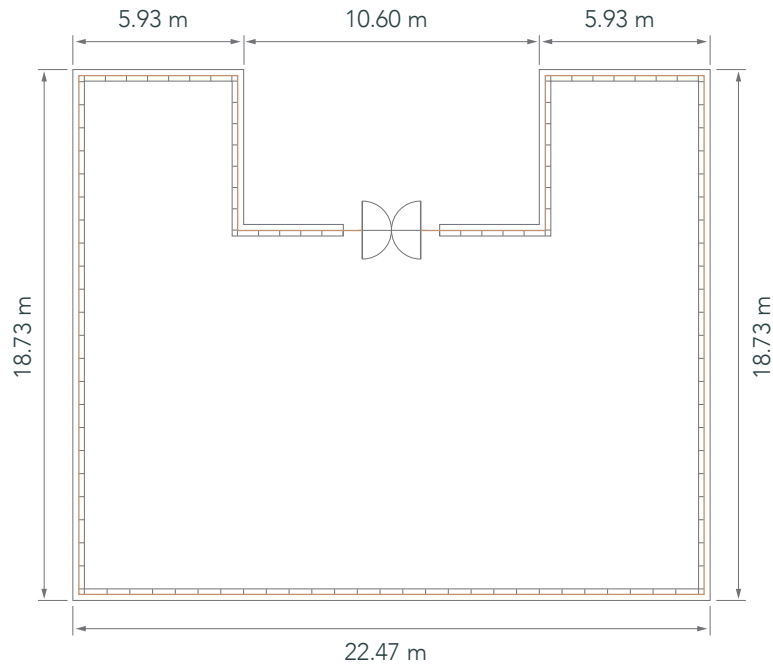

The Point

Raw, urban, edgy. That is how this unique event space, on the 43rd-45th floor, is described. Perfect for gatherings of up to 350 people.

Event space

THE CUBE

Exhibition and reception space on P3 level

The Cube

The Cube

The Cube

The Cube

Total Area: (approx.)
359.28 sq/m
3,867 sq/ft

Ceiling Height:
9.30 m
30 feet 6 inches

Collective Visions V2 2018

Korean Sourcing Fair 2020