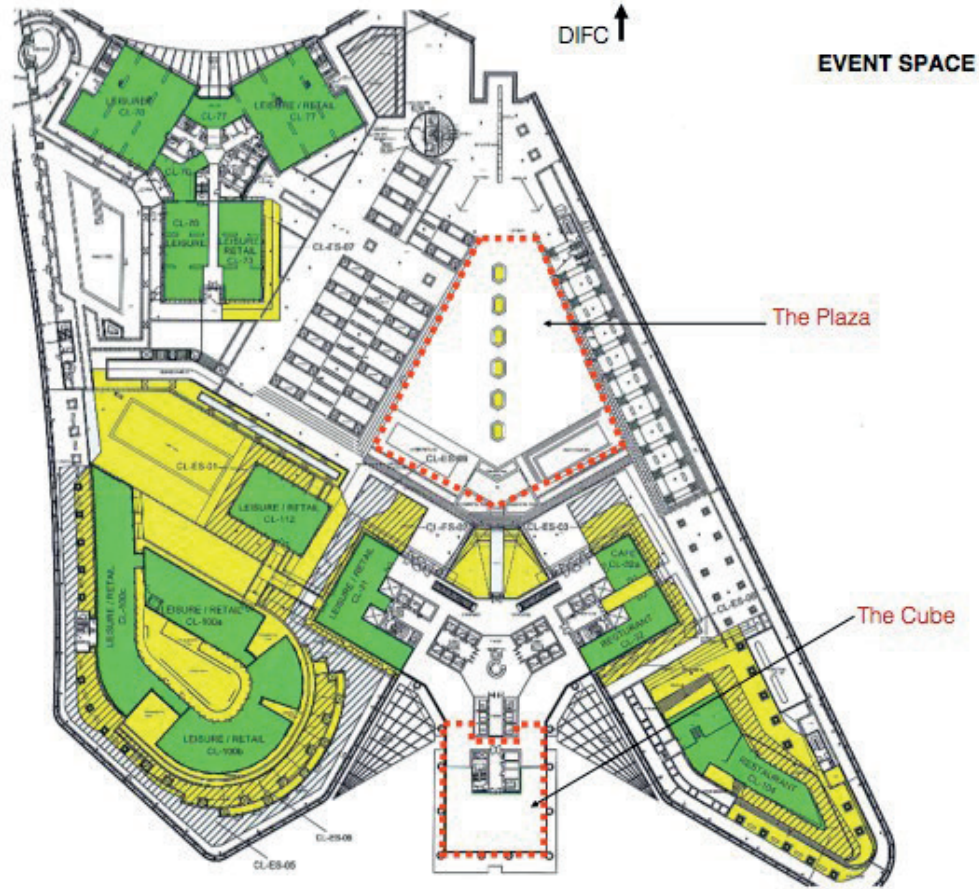

The Cube

Aimed at a discerning audience of 100 people, The Cube offers a sophisticated ambience that never fails to impress.

The Plaza

Panoramic views of the Dubai skyline, DIFC and Downtown Dubai form an integral part of The Plaza – a contemporary urban outdoor space for a capacity of 1000 people.

The Point

Raw, urban, edgy. That is how this unique event space, on the 43rd-45th floor, is described. Perfect for gatherings of up to 350 people.

Event space

THE CUBE

Exhibition and reception space on P3 level

The Cube

The Cube

The Cube

The Cube

Total Area: (approx.)
359.28 sq/m
3,867 sq/ft

Ceiling Height:
9.30 m
30 feet 6 inches

Collective Visions V2 2018

Korean Sourcing Fair 2020