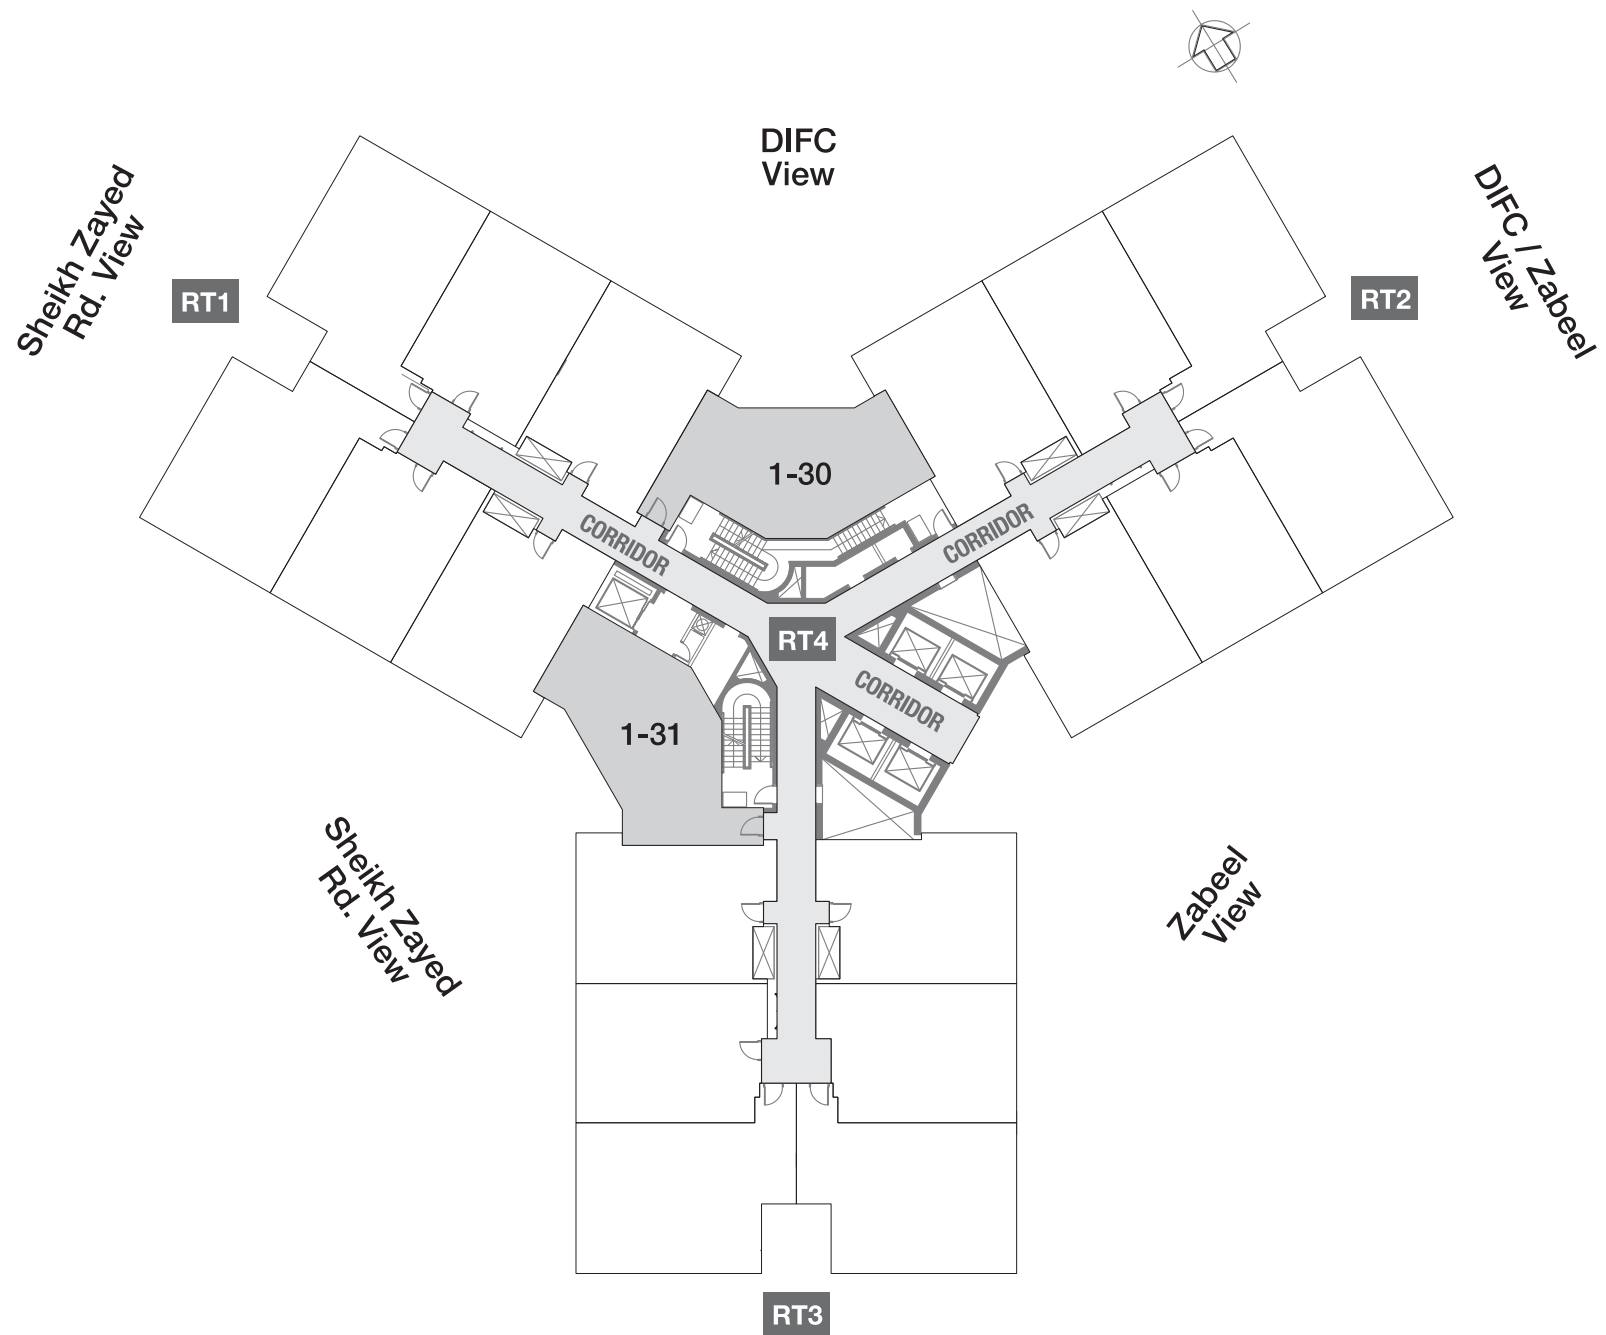

STUDIO APARTMENT - TYPE C

KEY PLAN

■ 36 Nos. ▶ (1st-6th & 7th-18th Floors)

| Studio - Type C | | | |
|-----------------|---------|------------------|------------------------|
| Levels | Unit No | View | Leasable Area (Sq ft)* |
| 1 | 31 | Sheikh Zayed Rd. | 793.35 |

*Leasable area may vary from floor to floor