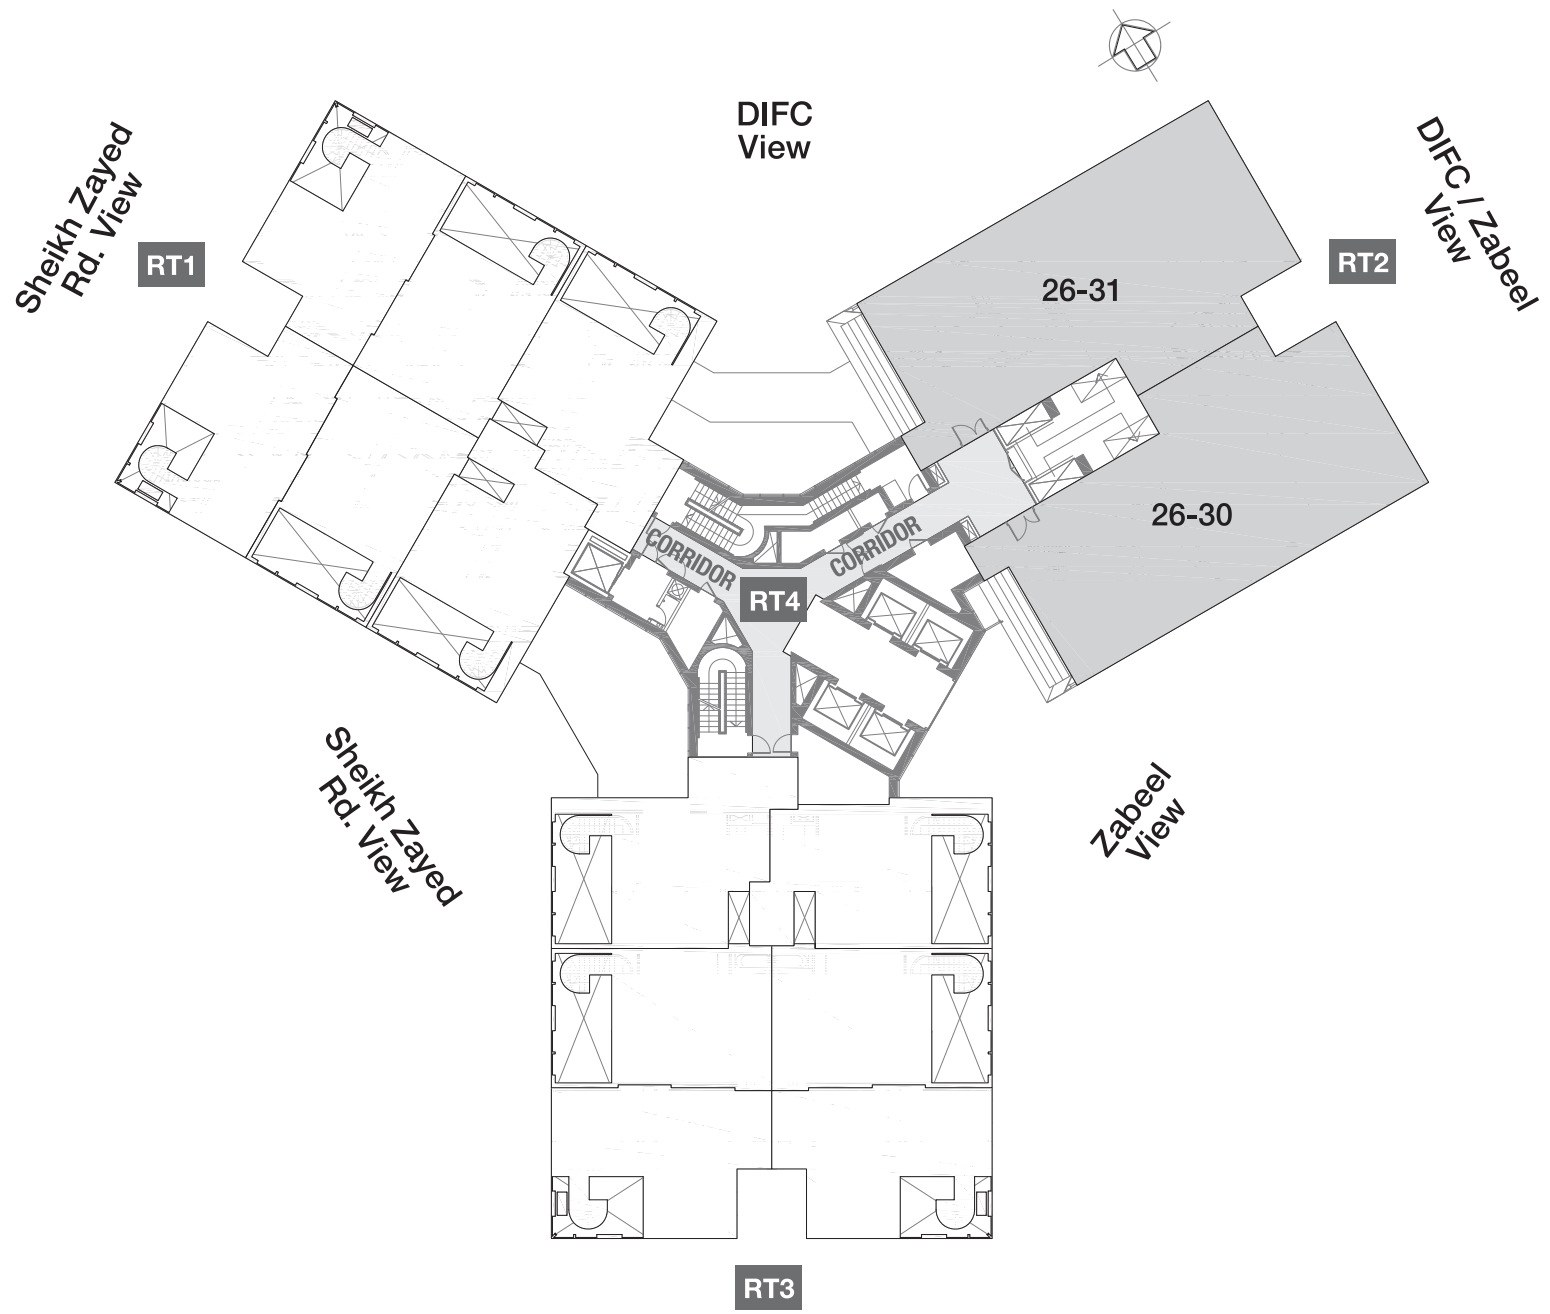

PENTHOUSE - TYPE A

KEY PLAN

■ 2 Nos. ▶ (26th Floor)

Penthouse - Type A			
Levels	Unit No	View	Leasable Area (Sq ft)*
26	30	DIFC/Zabeel	6402. 62
26	31	DIFC/Zabeel	6402. 62

*Leasable area may vary from floor to floor

ENTRANCE LEVEL

MID LEVEL

UPPER LEVEL & TERRACE