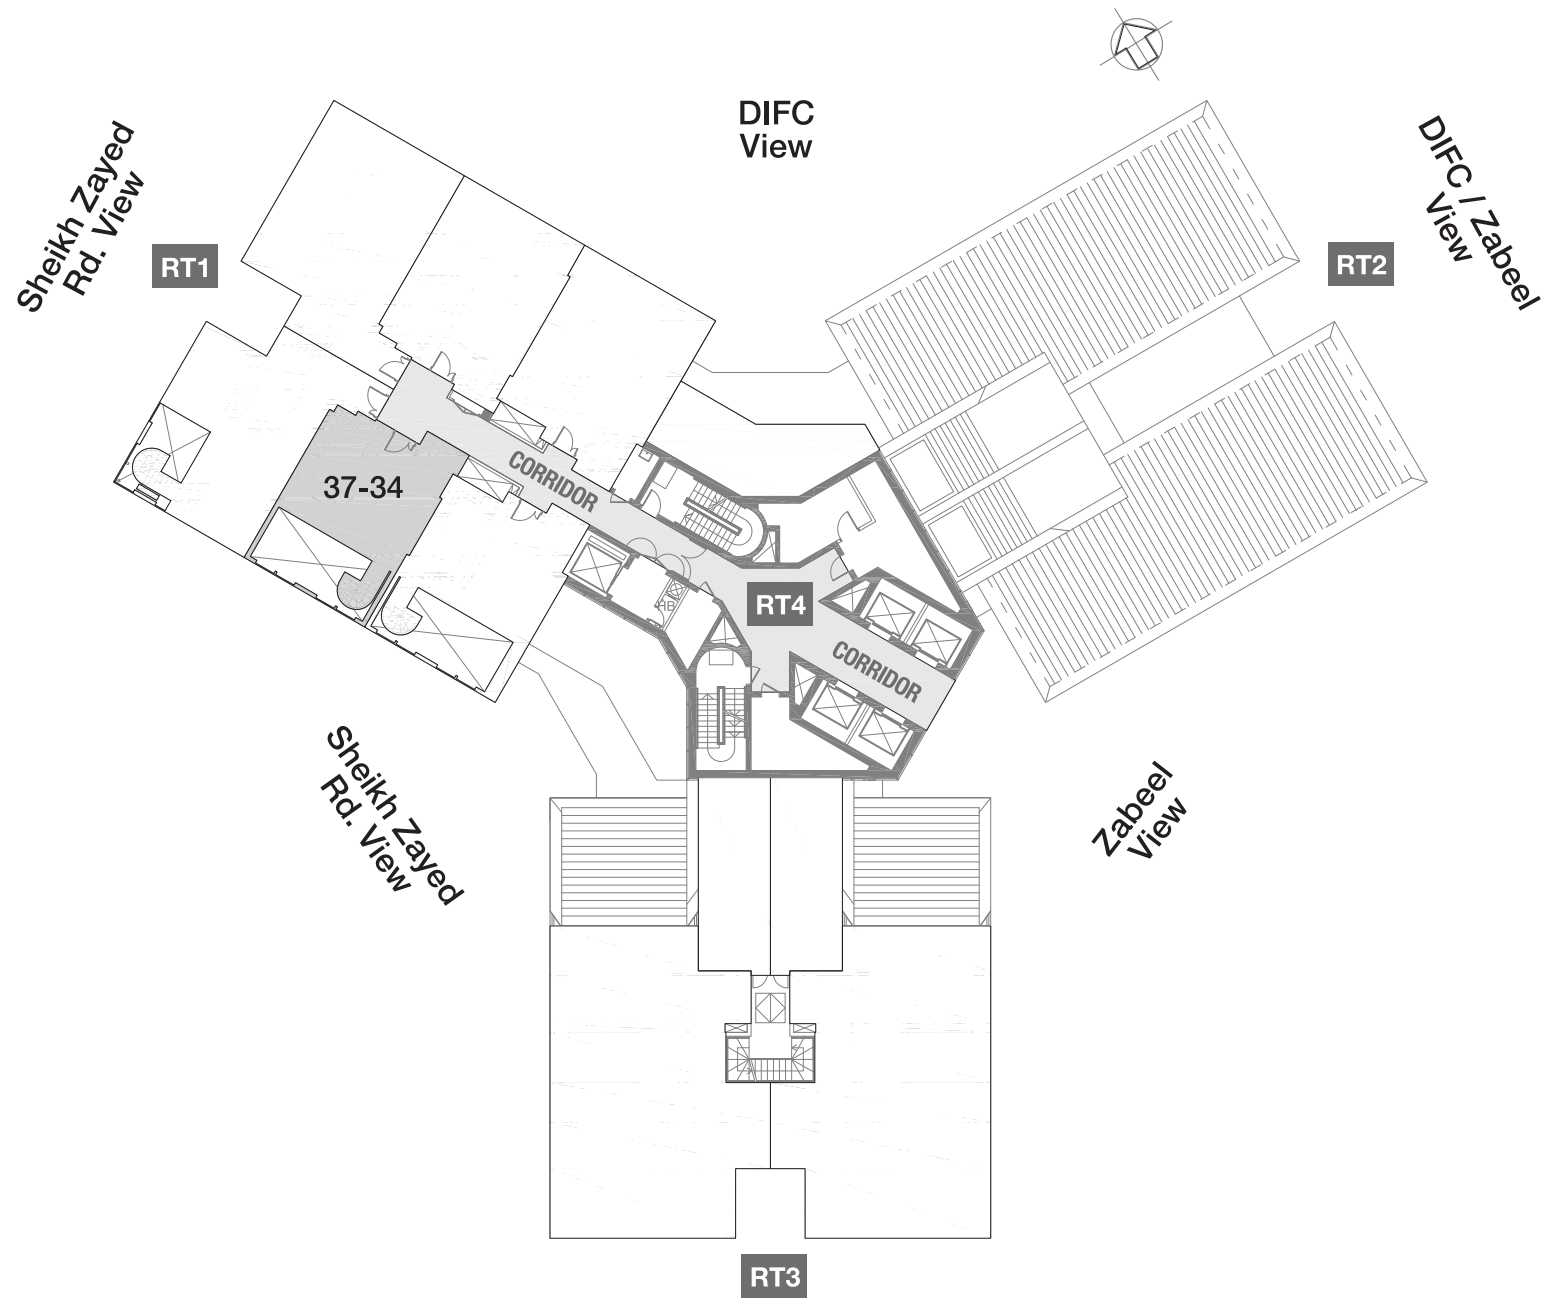

THREE BEDROOM DUPLEX APARTMENT - TYPE E

KEY PLAN

■ 3 Nos. ▶ (37th, 40th, 43rd Floors)

3 Bed Duplex - Type E

Levels	Unit No	View	Leasable Area (Sq ft)*
40	34	Sheikh Zayed Rd.	2539.31
43	34	Sheikh Zayed Rd.	2539.31

*Leasable area may vary from floor to floor

Entry Level

Lower Level