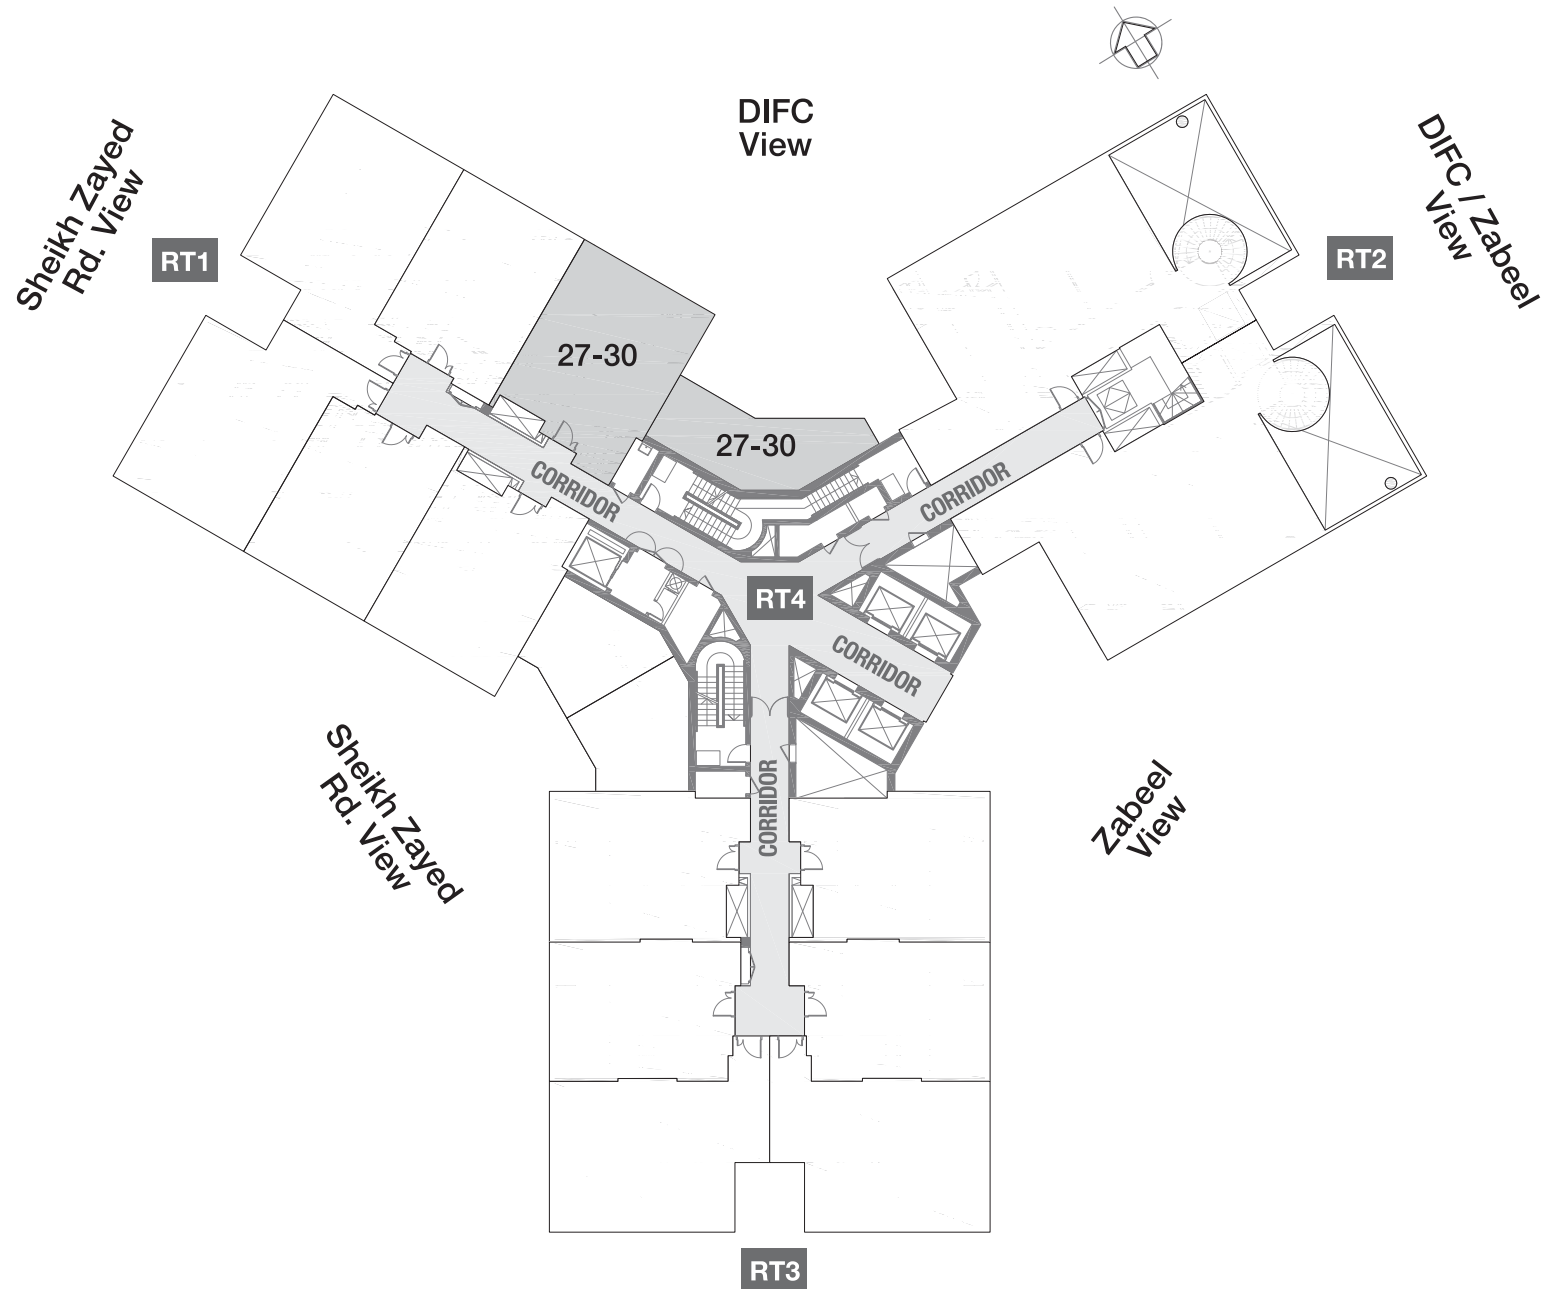

TWO BEDROOM DUPLEX APARTMENT - TYPE F

KEY PLAN

■ 4 Nos. ▶ (27th, 30th, 32nd, 34th Floors)

2 Bed Duplex - Type F			
Levels	Unit No	View	Leasable Area (Sq ft)*
30	30	DIFC	2099.66

*Leasable area may vary from floor to floor

Entry Level

Upper Level