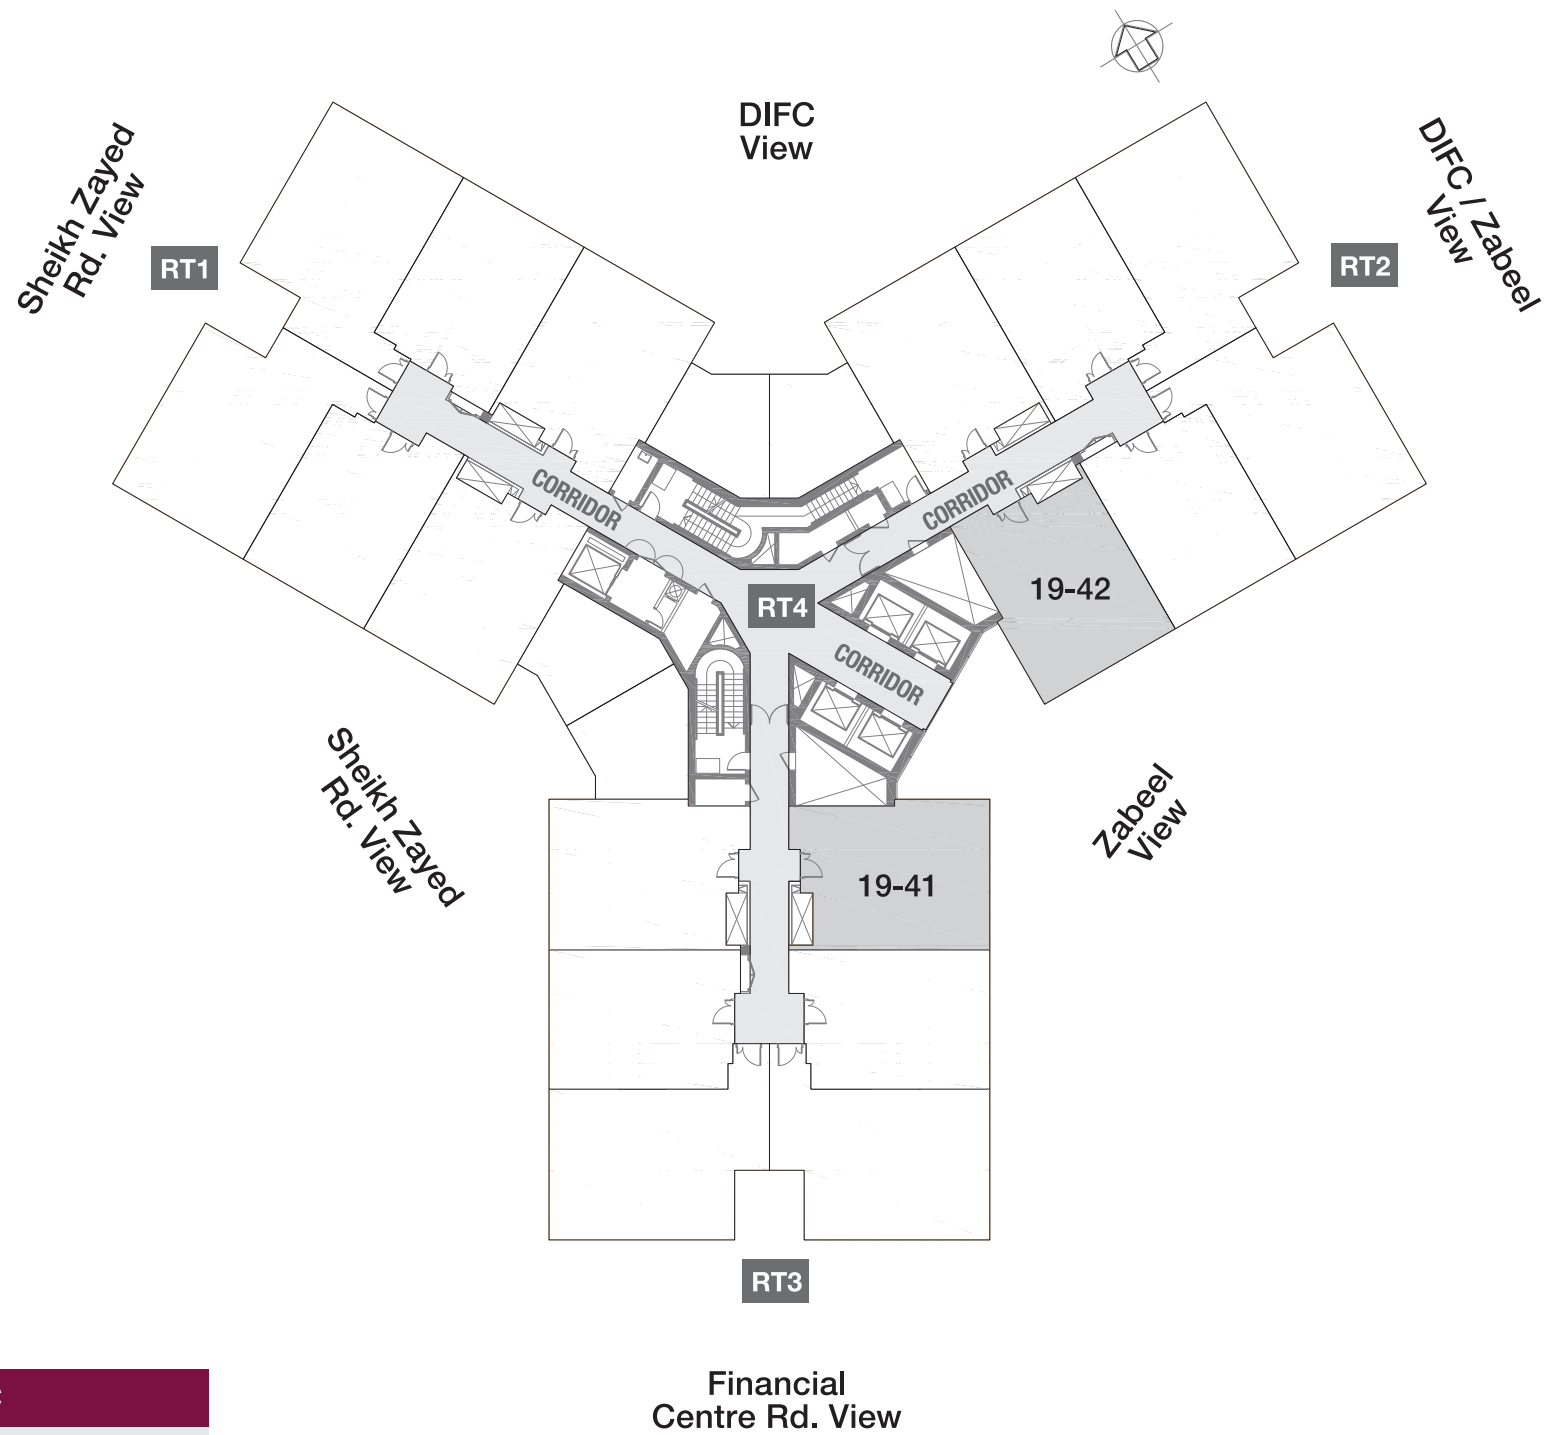

TWO BEDROOM DUPLEX APARTMENT - TYPE C

KEY PLAN

■ 10 Nos. ▶ (19th, 21st, 23rd, 25th, 27th, 30th, 32nd Floors)

2 Bed Duplex - Type C

Levels	Unit No	View	Leasable Area (Sq ft)*
25	41	Zabeel	1601.60

*Leasable area may vary from floor to floor

Entry Level

Upper Level