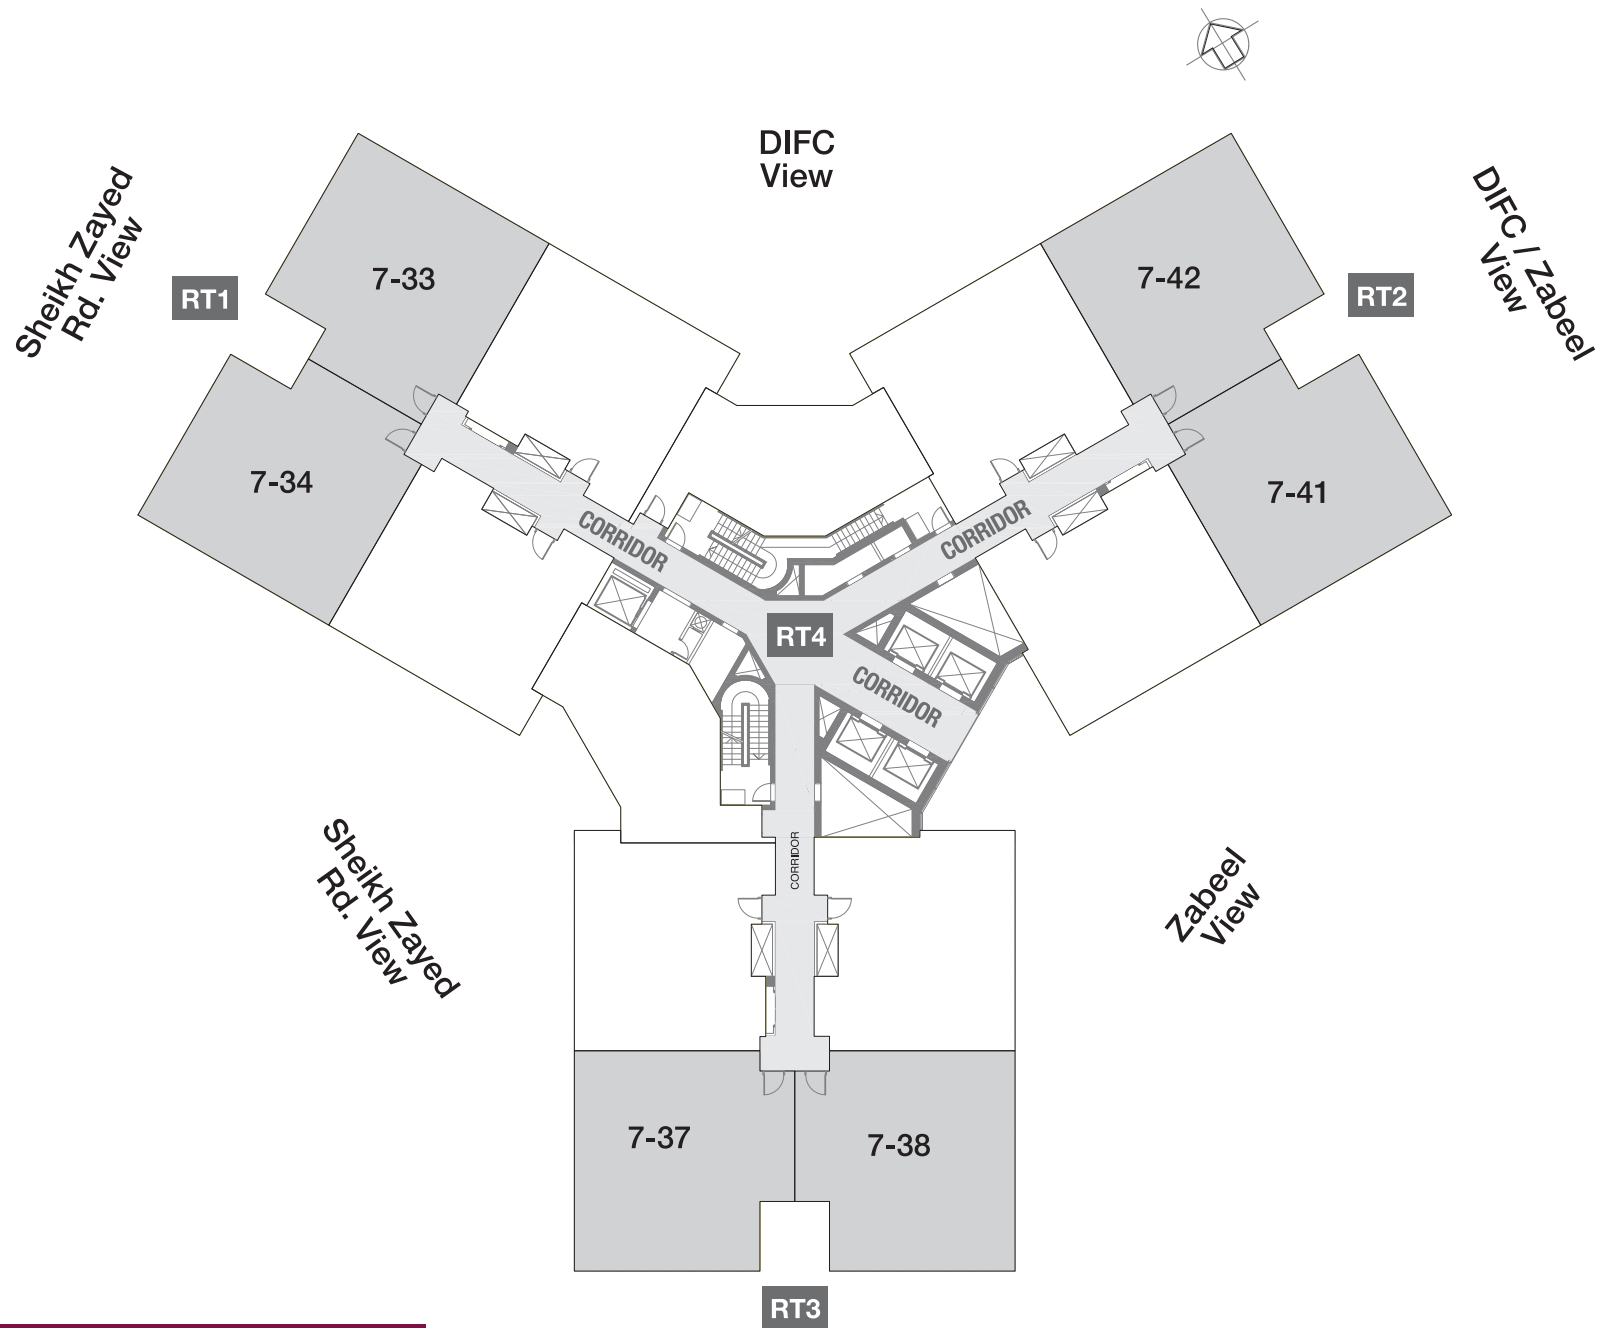

ONE BEDROOM APARTMENT - TYPE A

KEY PLAN

■ 72 Nos. ▶ (7th-18th Floor)

1 Bedroom - Type A

Levels	Unit No	View	Leasable Area (Sq ft)*
16	41	DIFC / Zabeel	1274.90
7	41	DIFC / Zabeel	1274.90

*Leasable area may vary from floor to floor