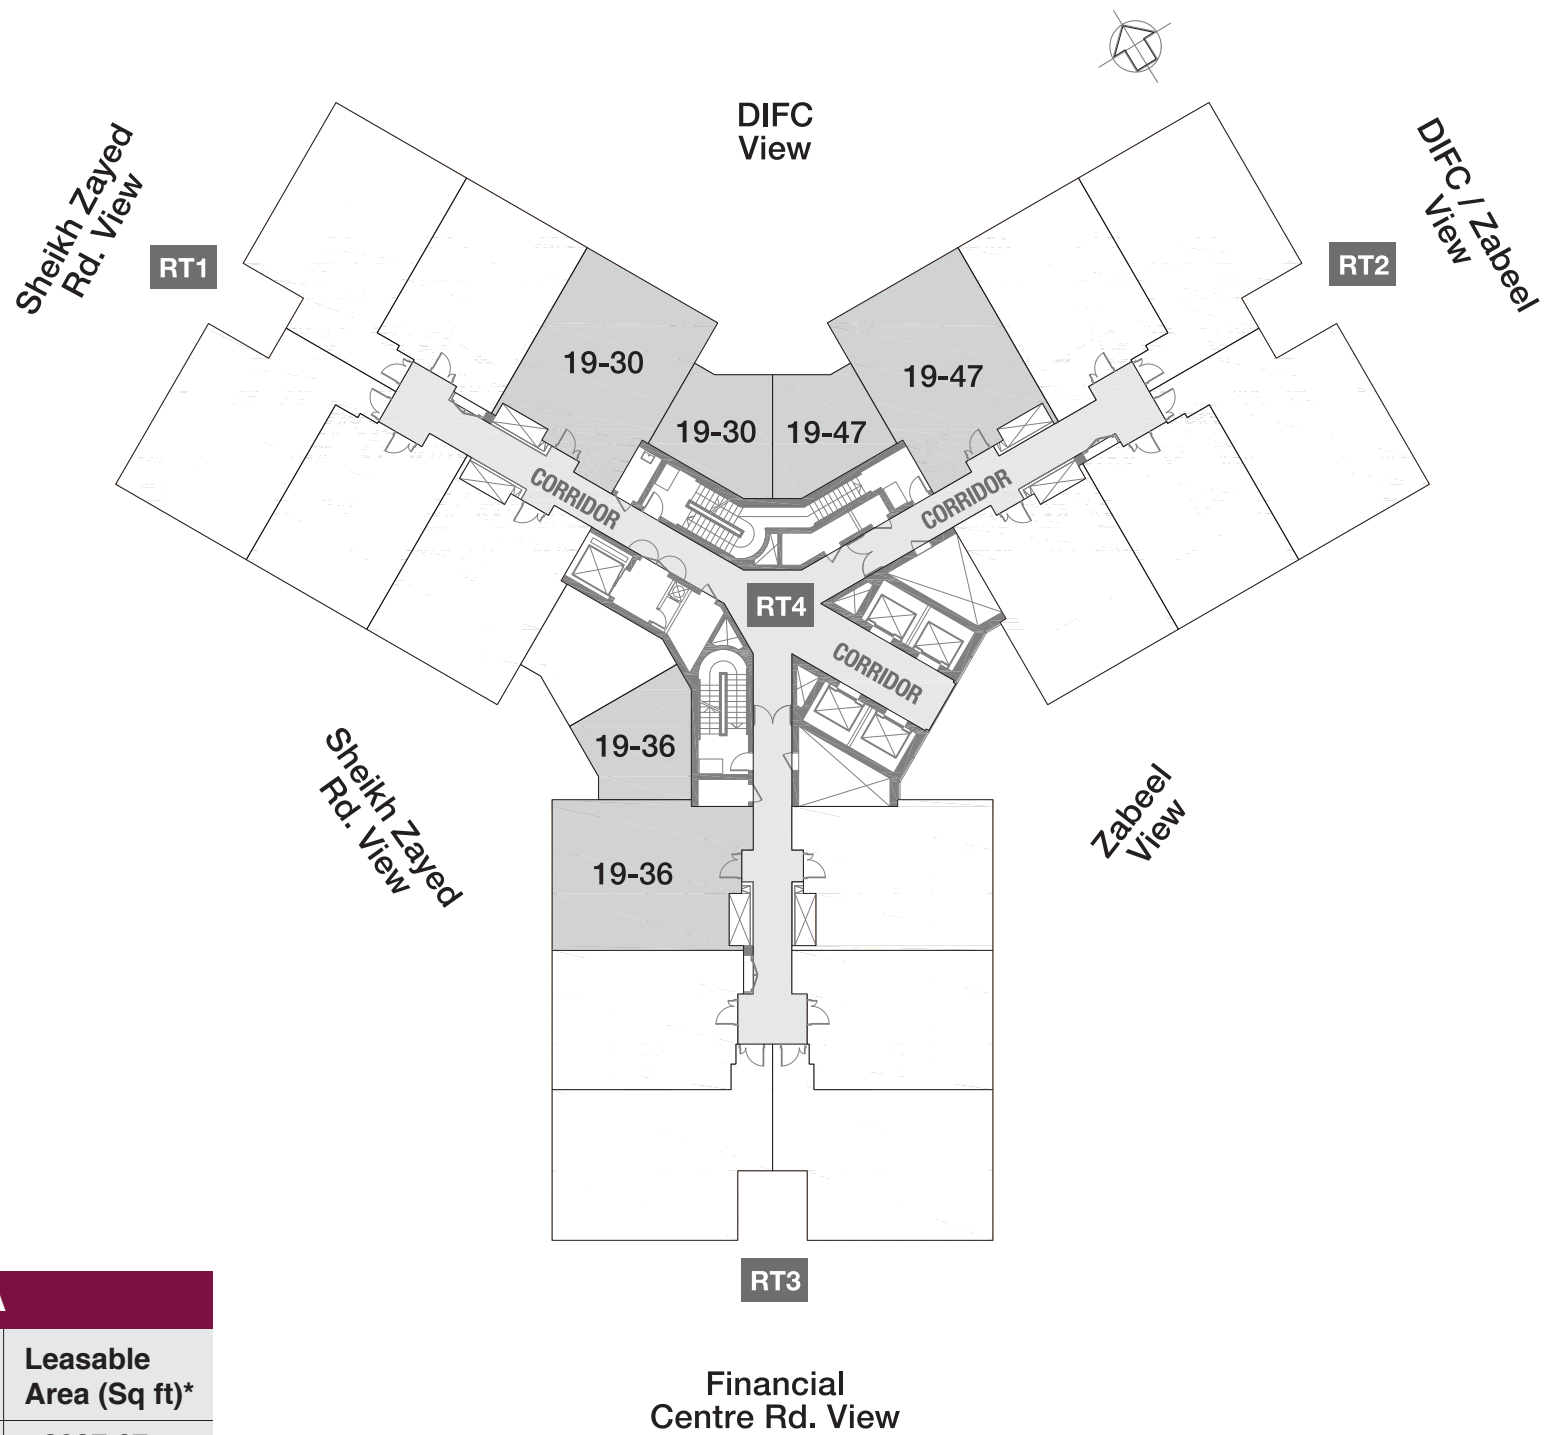

TWO BEDROOM DUPLEX APARTMENT - TYPE A

**KEY PLAN**

■ 14 Nos. ▶ (19th, 21st, 23rd, 25th, 27th, 30th, 32nd Floors)

**2 Bed Duplex - Type A**

Levels	Unit No	View	Leasable Area (Sq ft)*
23	30	DIFC	2037.67
19	30	DIFC	2037.67
23	47	DIFC	2037.67

\*Leasable area may vary from floor to floor

Entry Level

Upper Level